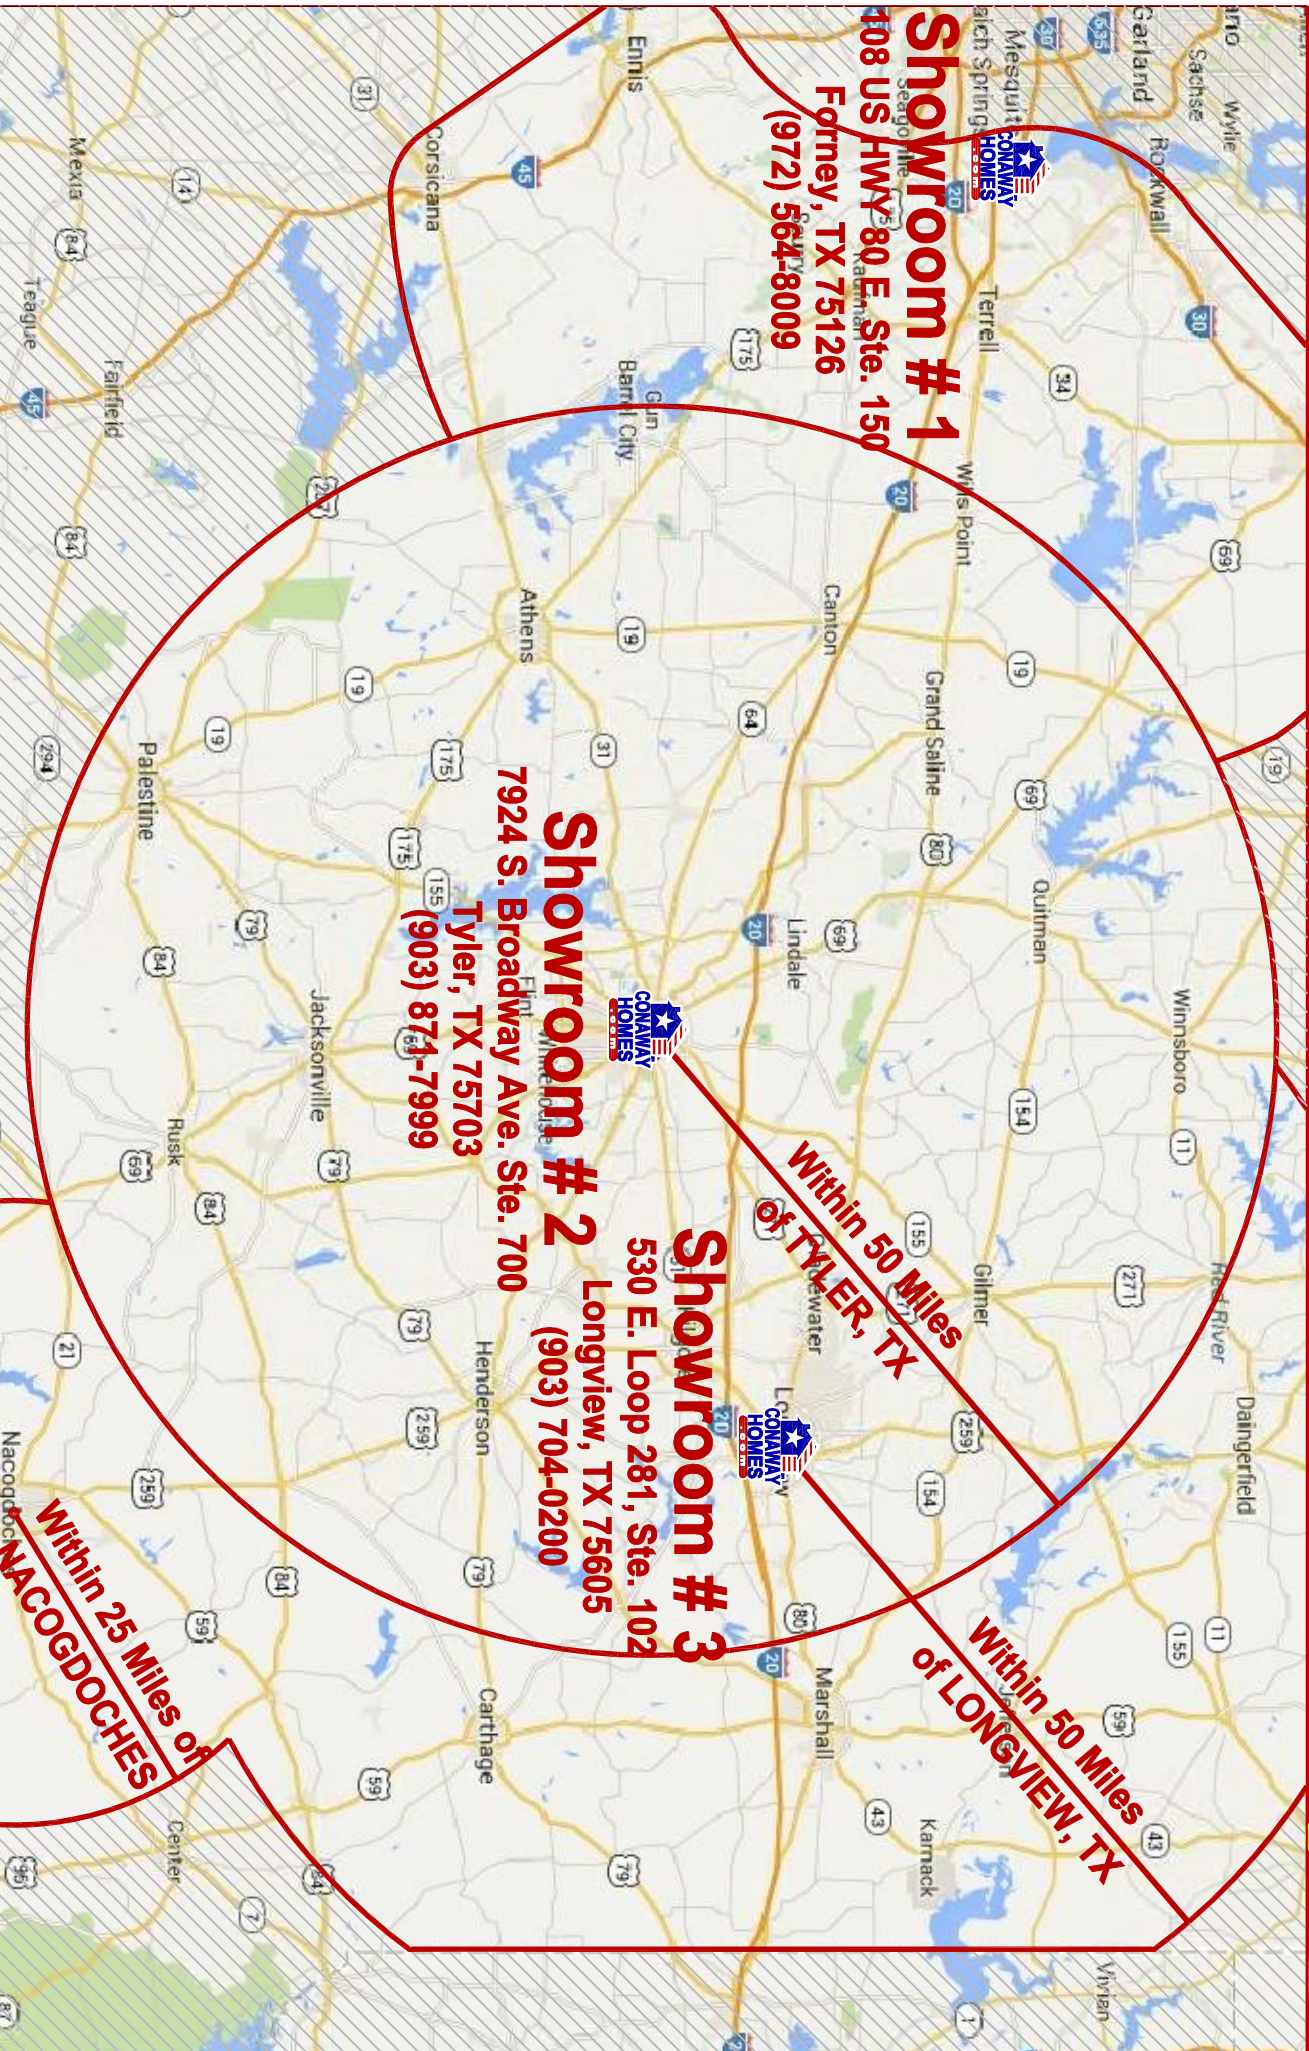

Where We Build - Tyler

1-855-On-Your-Lot

Build On Your Lot .com

For more information, visit [www.ConawayHomes.com](http://www.ConawayHomes.com) or call 1-855-On-Your-Lot (669-6875)

Revised: 5-30-2017

Conaway Homes reserves the right of price, plan or specification change without notice or prior obligation.